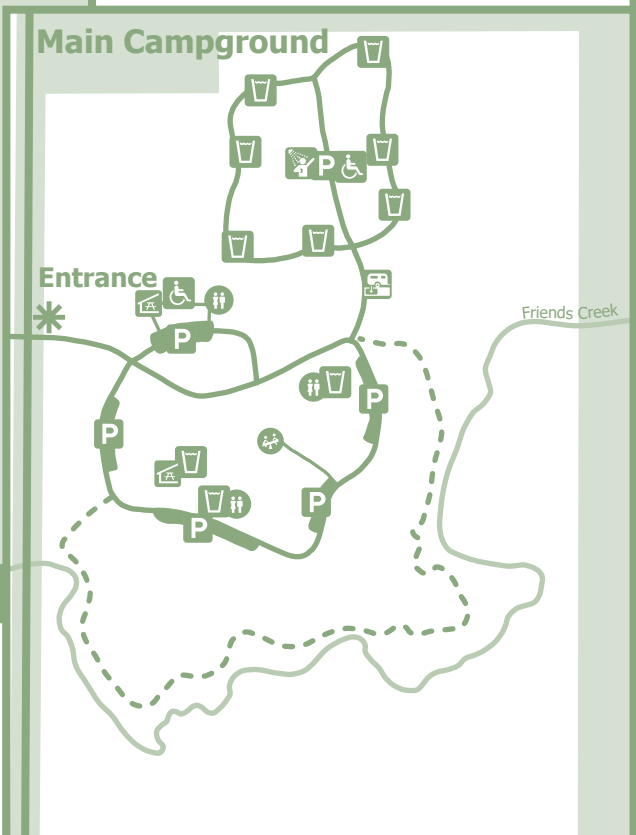

**Open from
7:00am to Sunset**

- Entrance
- Parking
- Accessible Area
- Bethel School House
- Resident Guard
- Playground
- Shelters
- Drinking Water
- Restrooms
- Shower
- Dump Station
- Buildings
- Sidewalks
- Roads
- Service Roads
- Wetlands
- Friends Creek

**FRIENDS
CREEK
TRAILS**

Trail	Distance	Time	Level
Friends Creek Trail	0.5 miles	20 minutes	Easy
Group Camp Trail	0.4 miles	20 minutes	Moderate
Savanna Trail	0.5 miles	20 minutes	Easy
Sun Trail	1.6 miles	1 hour	Moderate
Woodland Trail	1.1 miles	45 minutes	Moderate

Duroc Road