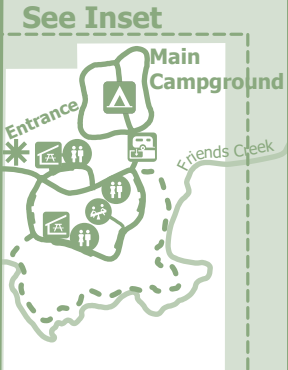

**Open from
7:00am to Sunset**

- Entrance
- Parking
- Accessible Area
- Bethel School House
- Resident Guard
- Playground
- Shelters
- Drinking Water
- Restrooms
- Shower
- Dump Station
- Buildings
- Sidewalks
- Roads
- Service Roads
- Wetlands
- Friends Creek

**FRIENDS
CREEK
TRAILS**

Trail	Distance	Time	Level
Friends Creek Trail	0.5 miles	20 minutes	Easy
Group Camp Trail	0.4 miles	20 minutes	Moderate
Savanna Trail	0.5 miles	20 minutes	Easy
Sun Trail	1.6 miles	1 hour	Moderate
Woodland Trail	1.1 miles	45 minutes	Moderate

Duroc Road