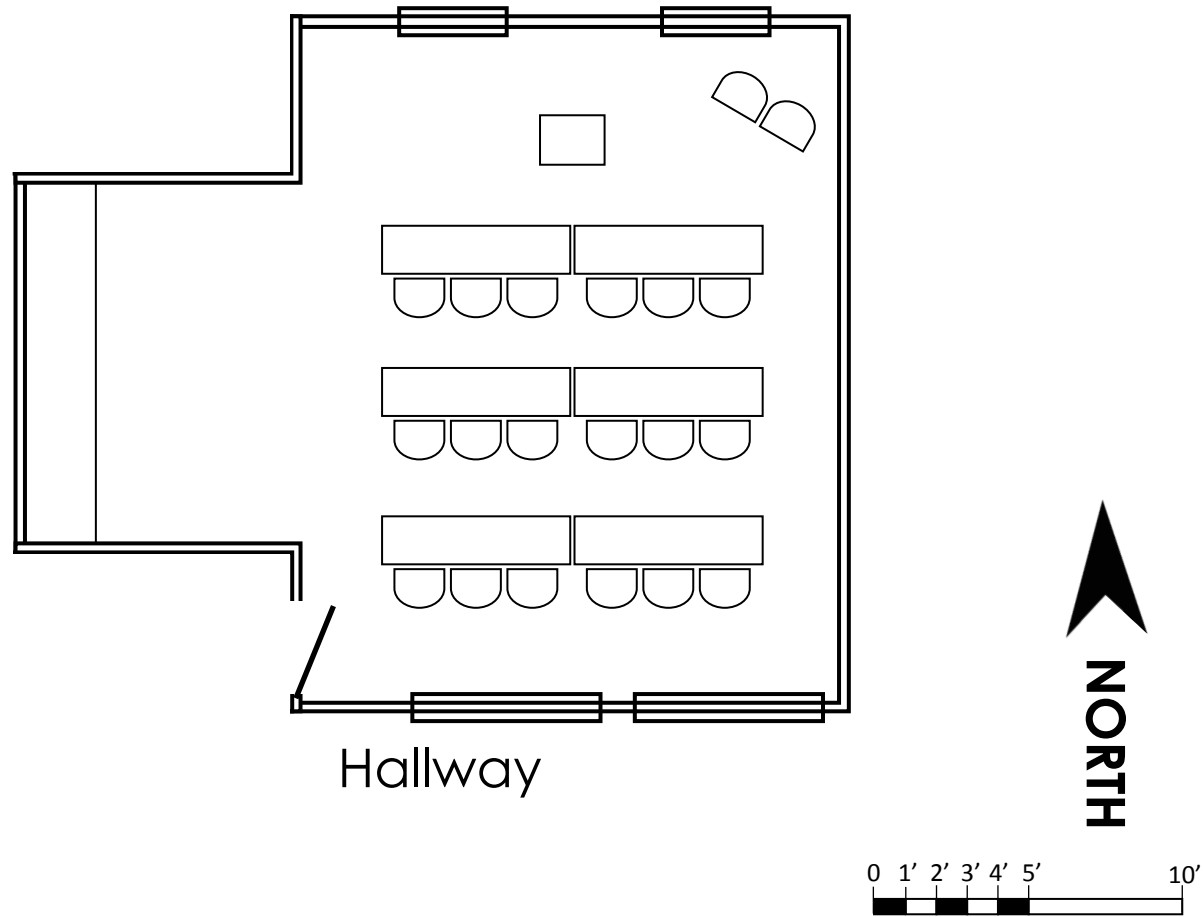

Please note: Tablecloths are not included.

6 Foot Round Table 6' in diameter, 29" high

4 Foot Round Table 4' in diameter, 29" high

Large Rectangle Table 6' wide, 3' deep, 29" high

Small Rectangle Table 6' wide, 1 1/2' deep, 30" high

Podium 24" wide, 18" deep, 43" high

Folding Chair

East Conference Room (26.5'x22')
Theater Accommodates 23 People

East Conference Room (26.5'x22')
Classroom Accommodates 20 People

East Conference Room (26.5'x22')
Reception Accommodates 16 People