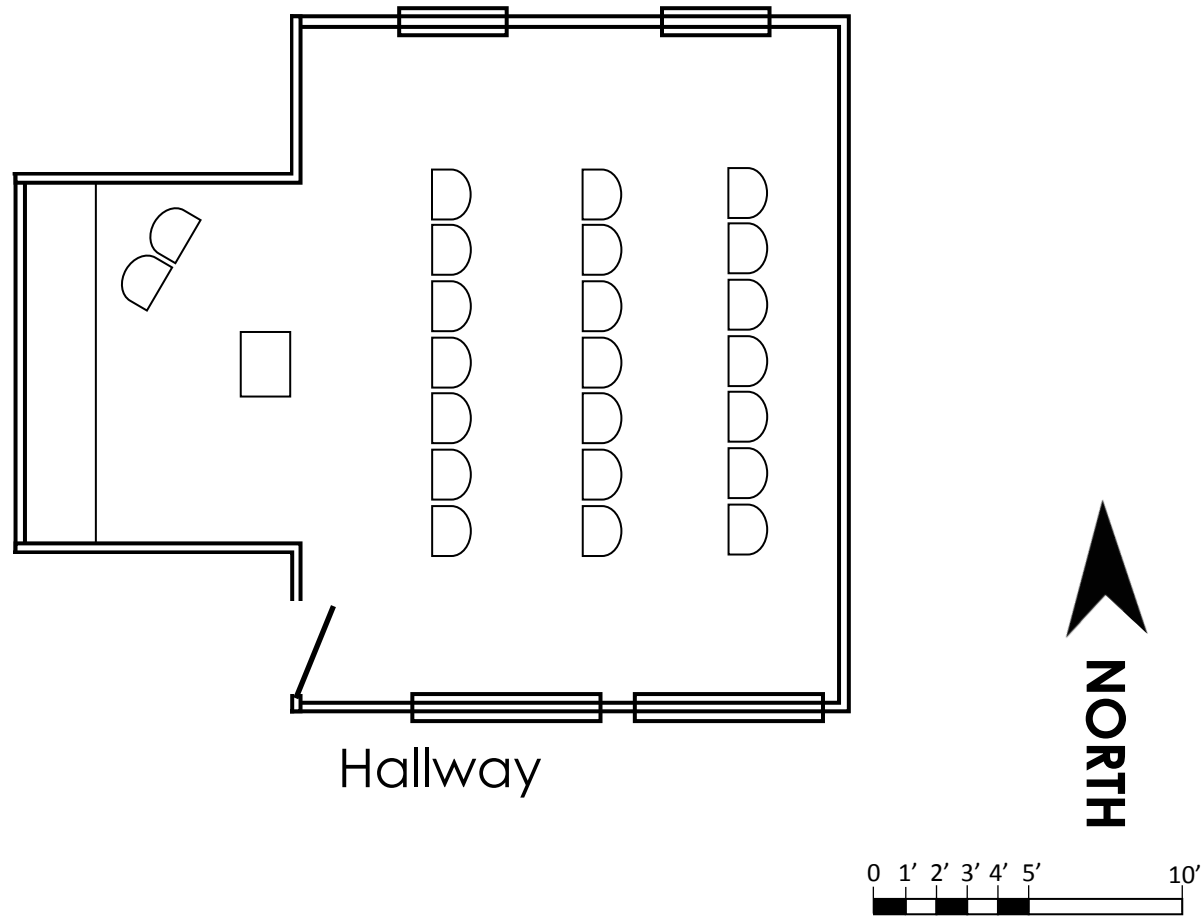

Please note: Tablecloths are not included.

6 Foot Round Table 6' in diameter, 29" high

4 Foot Round Table 4' in diameter, 29" high

Large Rectangle Table 6' wide, 3' deep, 29" high

Small Rectangle Table 6' wide, 1 1/2' deep, 30" high

Podium 24" wide, 18" deep, 43" high

Folding Chair

East Conference Room (26.5'x22')
Theater Accommodates 23 People

East Conference Room (26.5'x22')
Classroom Accommodates 20 People

East Conference Room (26.5'x22')
Reception Accommodates 16 People