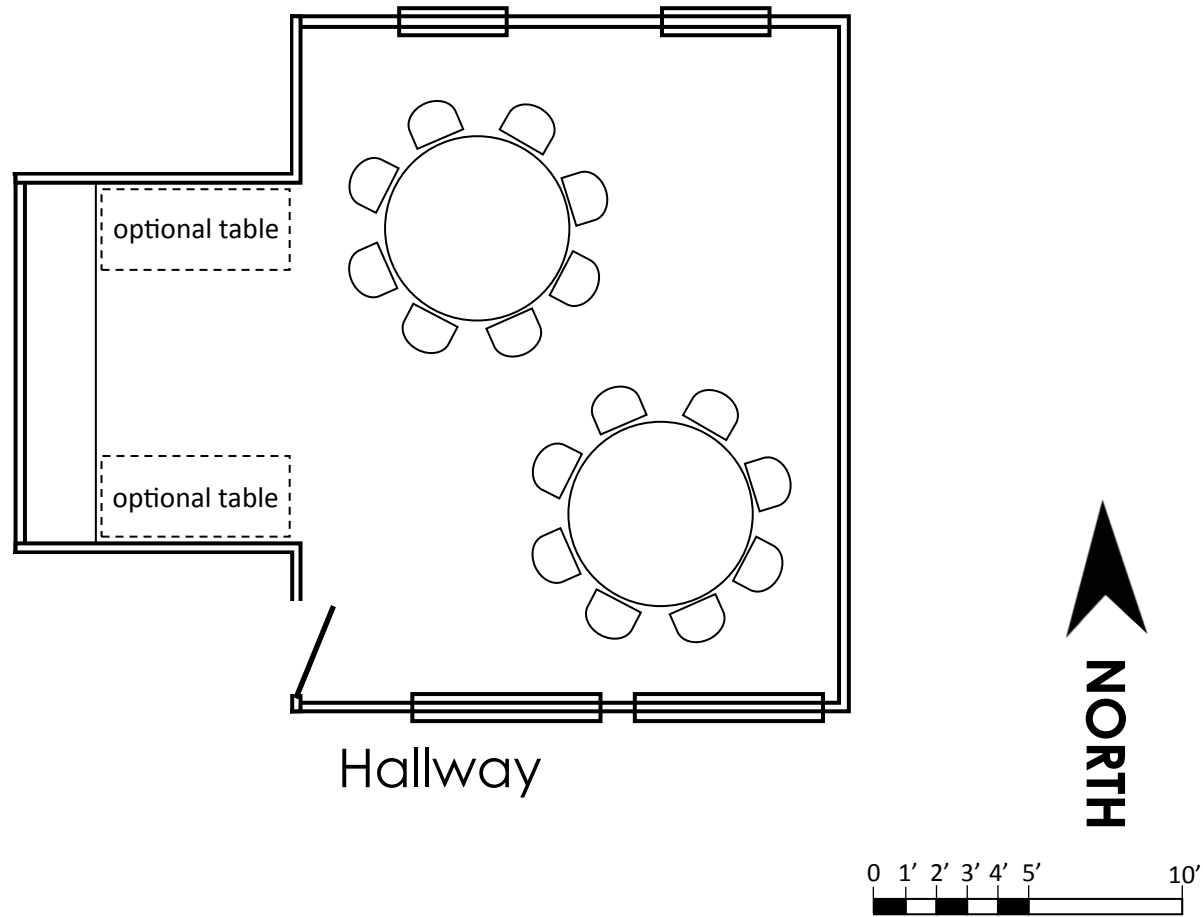

Please note: Tablecloths are not included.

6 Foot Round Table 6' in diameter, 29" high

4 Foot Round Table 4' in diameter, 29" high

Large Rectangle Table 6' wide, 3' deep, 29" high

Small Rectangle Table 6' wide, 1 1/2' deep, 30" high

Podium 24" wide, 18" deep, 43" high

Folding Chair

East Conference Room (26.5'x22')
Theater Accommodates 23 People

East Conference Room (26.5'x22')
Classroom Accommodates 20 People

East Conference Room (26.5'x22')
Reception Accommodates 16 People