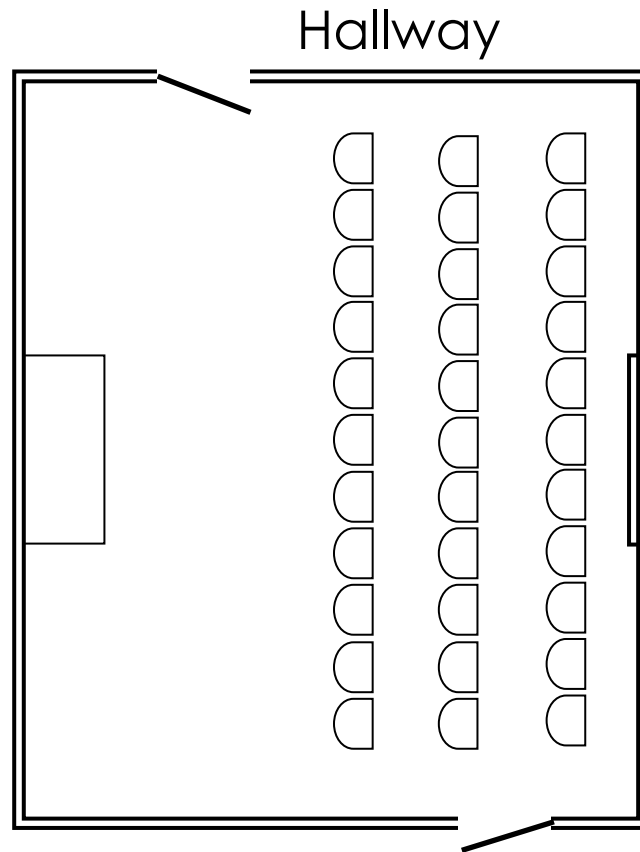

Please note: Tablecloths are not included.

6 Foot Round Table 6' in diameter, 29" high

4 Foot Round Table 4' in diameter, 29" high

Large Rectangle Table 6' wide, 3' deep, 29" high

Small Rectangle Table 6' wide, 1 1/2' deep, 30" high

Podium 24" wide, 18" deep, 43" high

Folding Chair

Washburn Classroom (20'x24')

Theater Accommodates 33 People