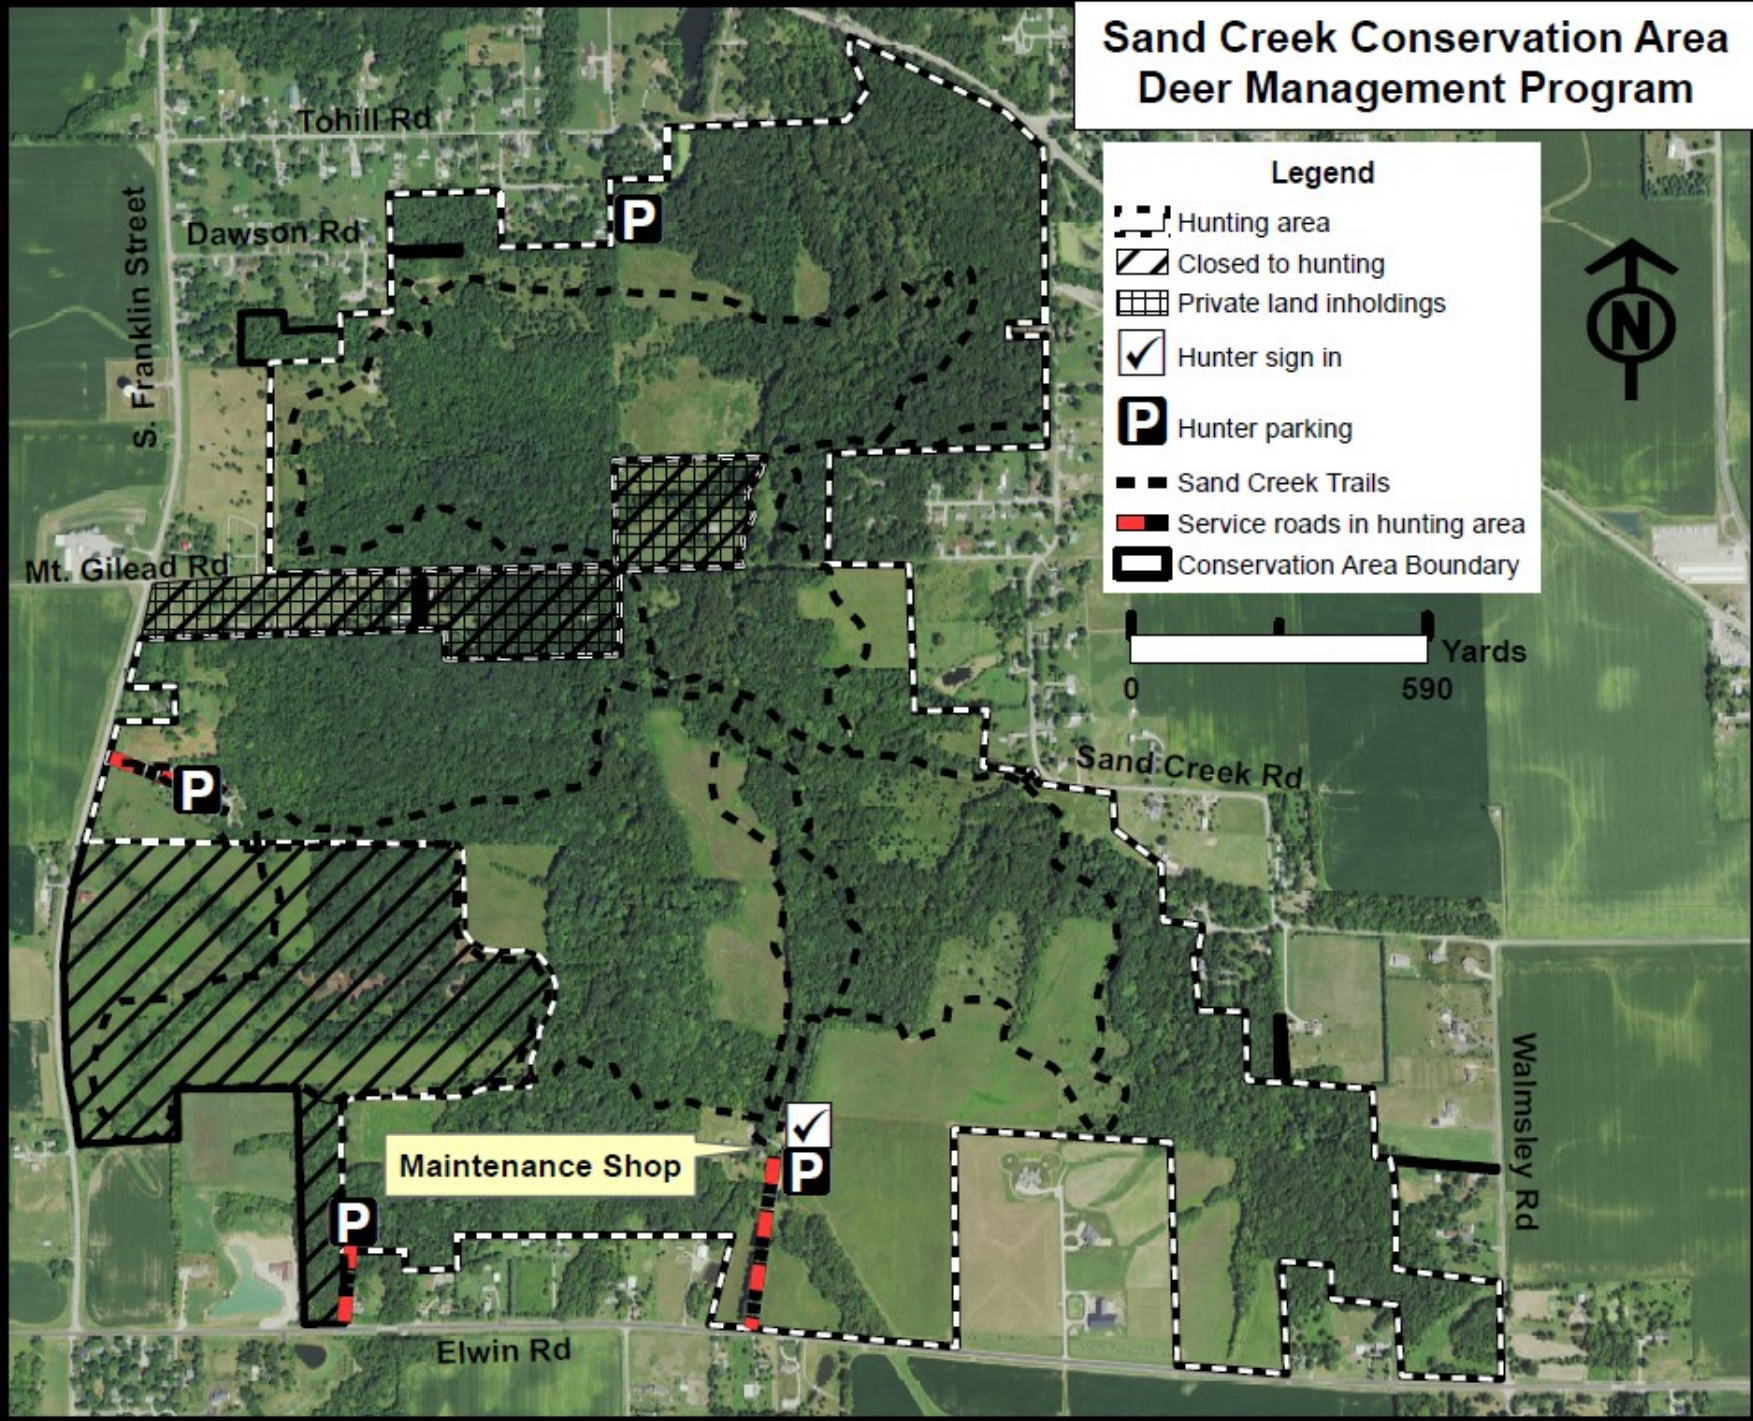

Sand Creek Conservation Area Deer Management Program

Legend

- Hunting area
- Closed to hunting
- Private land inholdings
- Hunter sign in
- Hunter parking
- Sand Creek Trails
- Service roads in hunting area
- Conservation Area Boundary

Maintenance Shop