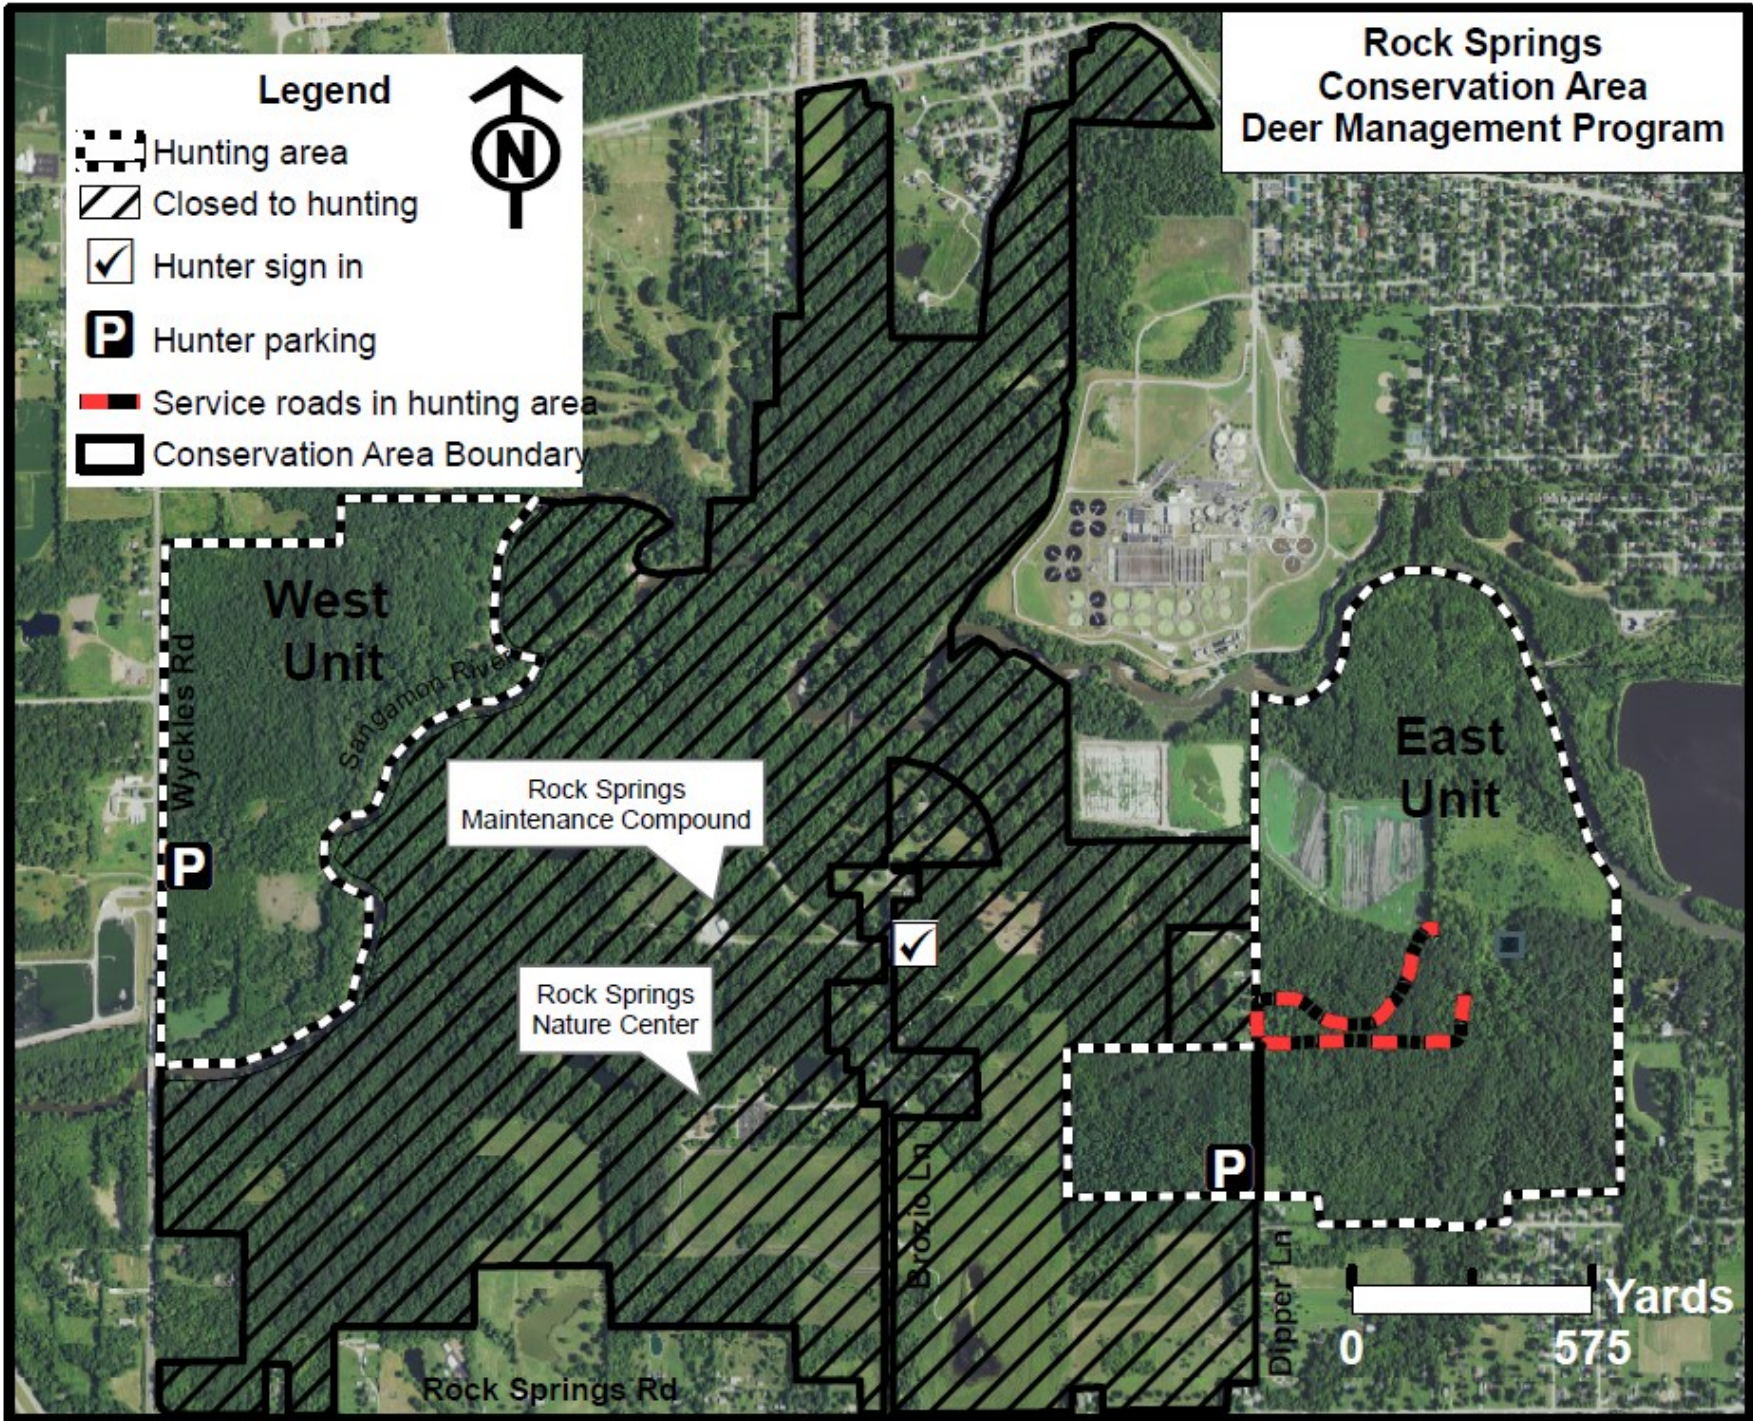

Rock Springs Conservation Area Deer Management Program

Legend

-  Hunting area
-  Closed to hunting
-  Hunter sign in
-  Hunter parking
-  Service roads in hunting area
-  Conservation Area Boundary

0 575 Yards