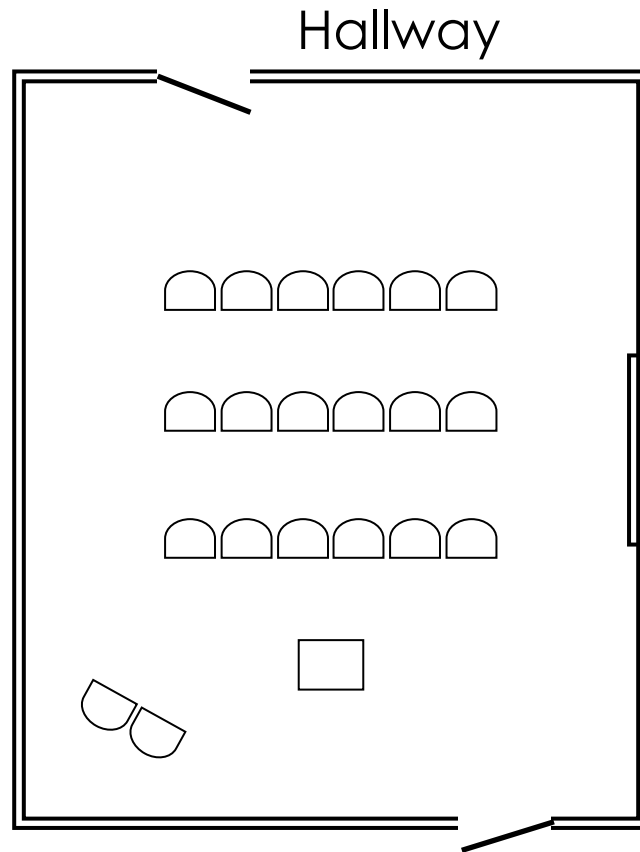

Please note: Tablecloths are not included.

6 Foot Round Table 6' in diameter, 29" high

4 Foot Round Table 4' in diameter, 29" high

Large Rectangle Table 6' wide, 3' deep, 29" high

Small Rectangle Table 6' wide, 1 1/2' deep, 30" high

Podium 24" wide, 18" deep, 43" high

Folding Chair

Orientation Room (20'x24')

Classroom Accommodates 20 People

3939 Nearing Lane, Decatur, IL / 217.423.7708 / maconcountyconservation.org

Orientation Room (20'x24')

Reception Accommodates 16 People

3939 Nearing Lane, Decatur, IL / 217.423.7708 / maconcountyconservation.org