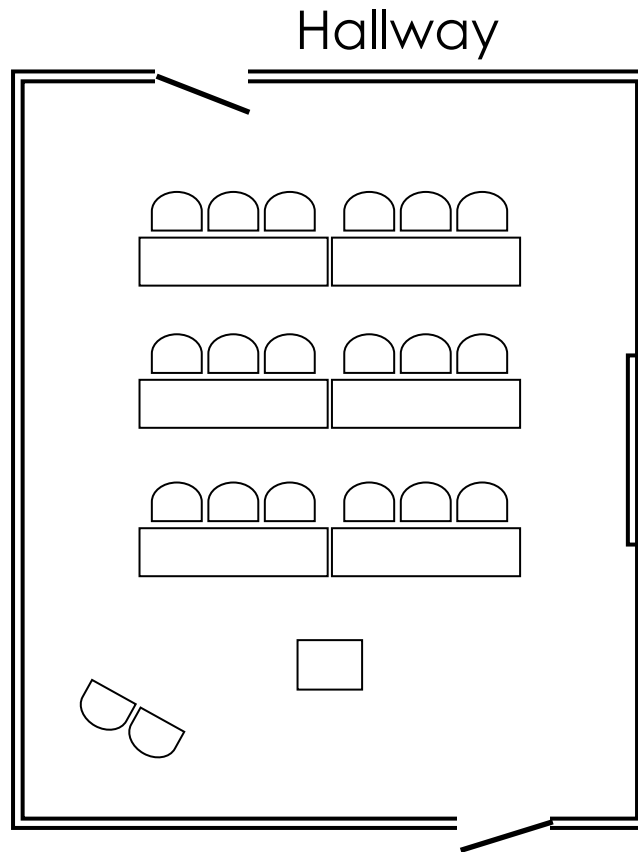

Please note: Tablecloths are not included.

6 Foot Round Table 6' in diameter, 29" high

4 Foot Round Table 4' in diameter, 29" high

Large Rectangle Table 6' wide, 3' deep, 29" high

Small Rectangle Table 6' wide, 1 1/2' deep, 30" high

Podium 24" wide, 18" deep, 43" high

Folding Chair

Orientation Room (20'x24')

Classroom Accommodates 20 People

3939 Nearing Lane, Decatur, IL / 217.423.7708 / maconcountyconservation.org

Orientation Room (20'x24')

Reception Accommodates 16 People

3939 Nearing Lane, Decatur, IL / 217.423.7708 / maconcountyconservation.org